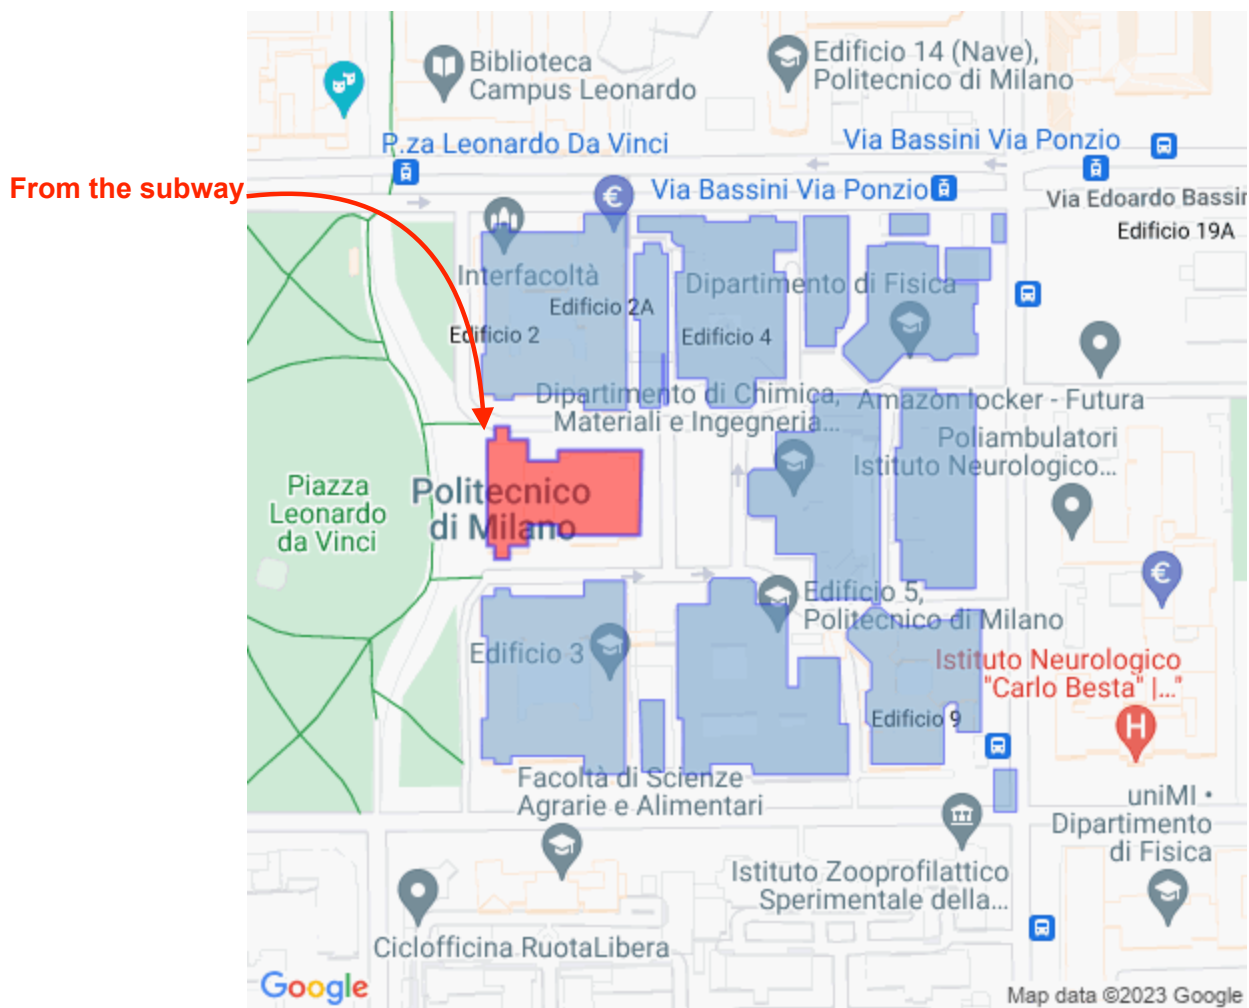

# How to reach the classroom AULA MAGNA

Milano - Milano Città Studi - Piazza Leonardo da Vinci 32 - Edificio 1 - Floor: Primo

- Milano Centrale Station** Take Line 2 of the underground railway (MM2 green line), towards Cologno Nord-Gessate. Get off the train at the Piola station (third stop). Take the left-hand exit from Piola station; walk along Via D'Ovidio, keeping to the left and cross Via Bonardi: at this point you will have arrived in Piazza Leonardo da Vinci. Politecnico di Milano is the main building facing you.
- Piola Station (MM2 green line)** Take the left-hand exit from Piola station; walk along Via D'Ovidio, keeping to the left and cross Via Bonardi: at this point you will have arrived in Piazza Leonardo da Vinci. Politecnico di Milano is the main building facing you..
- Milano Cadorna Station** Take Line 2 of the underground railway (MM2 green line), towards Cologno Nord-Gessate, as far as PIOLA station (eighth stop). Take the left-hand exit from Piola station; walk along Via D'Ovidio, keeping to the left and cross Via Bonardi: at this point you will have arrived in Piazza Leonardo da Vinci. Politecnico di Milano is the main building facing you.
- Milano Lambrate Station** Take Line 2 of the underground railway (MM2 green line) towards Abbiategrasso as far as PIOLA station (first stop). Take the left-hand exit from Piola station; walk along Via D'Ovidio, keeping to the left and cross Via Bonardi: at this point you will have arrived in Piazza Leonardo da Vinci. Politecnico di Milano is the main building facing you.

# Classroom AULA MAGNA

Floor map